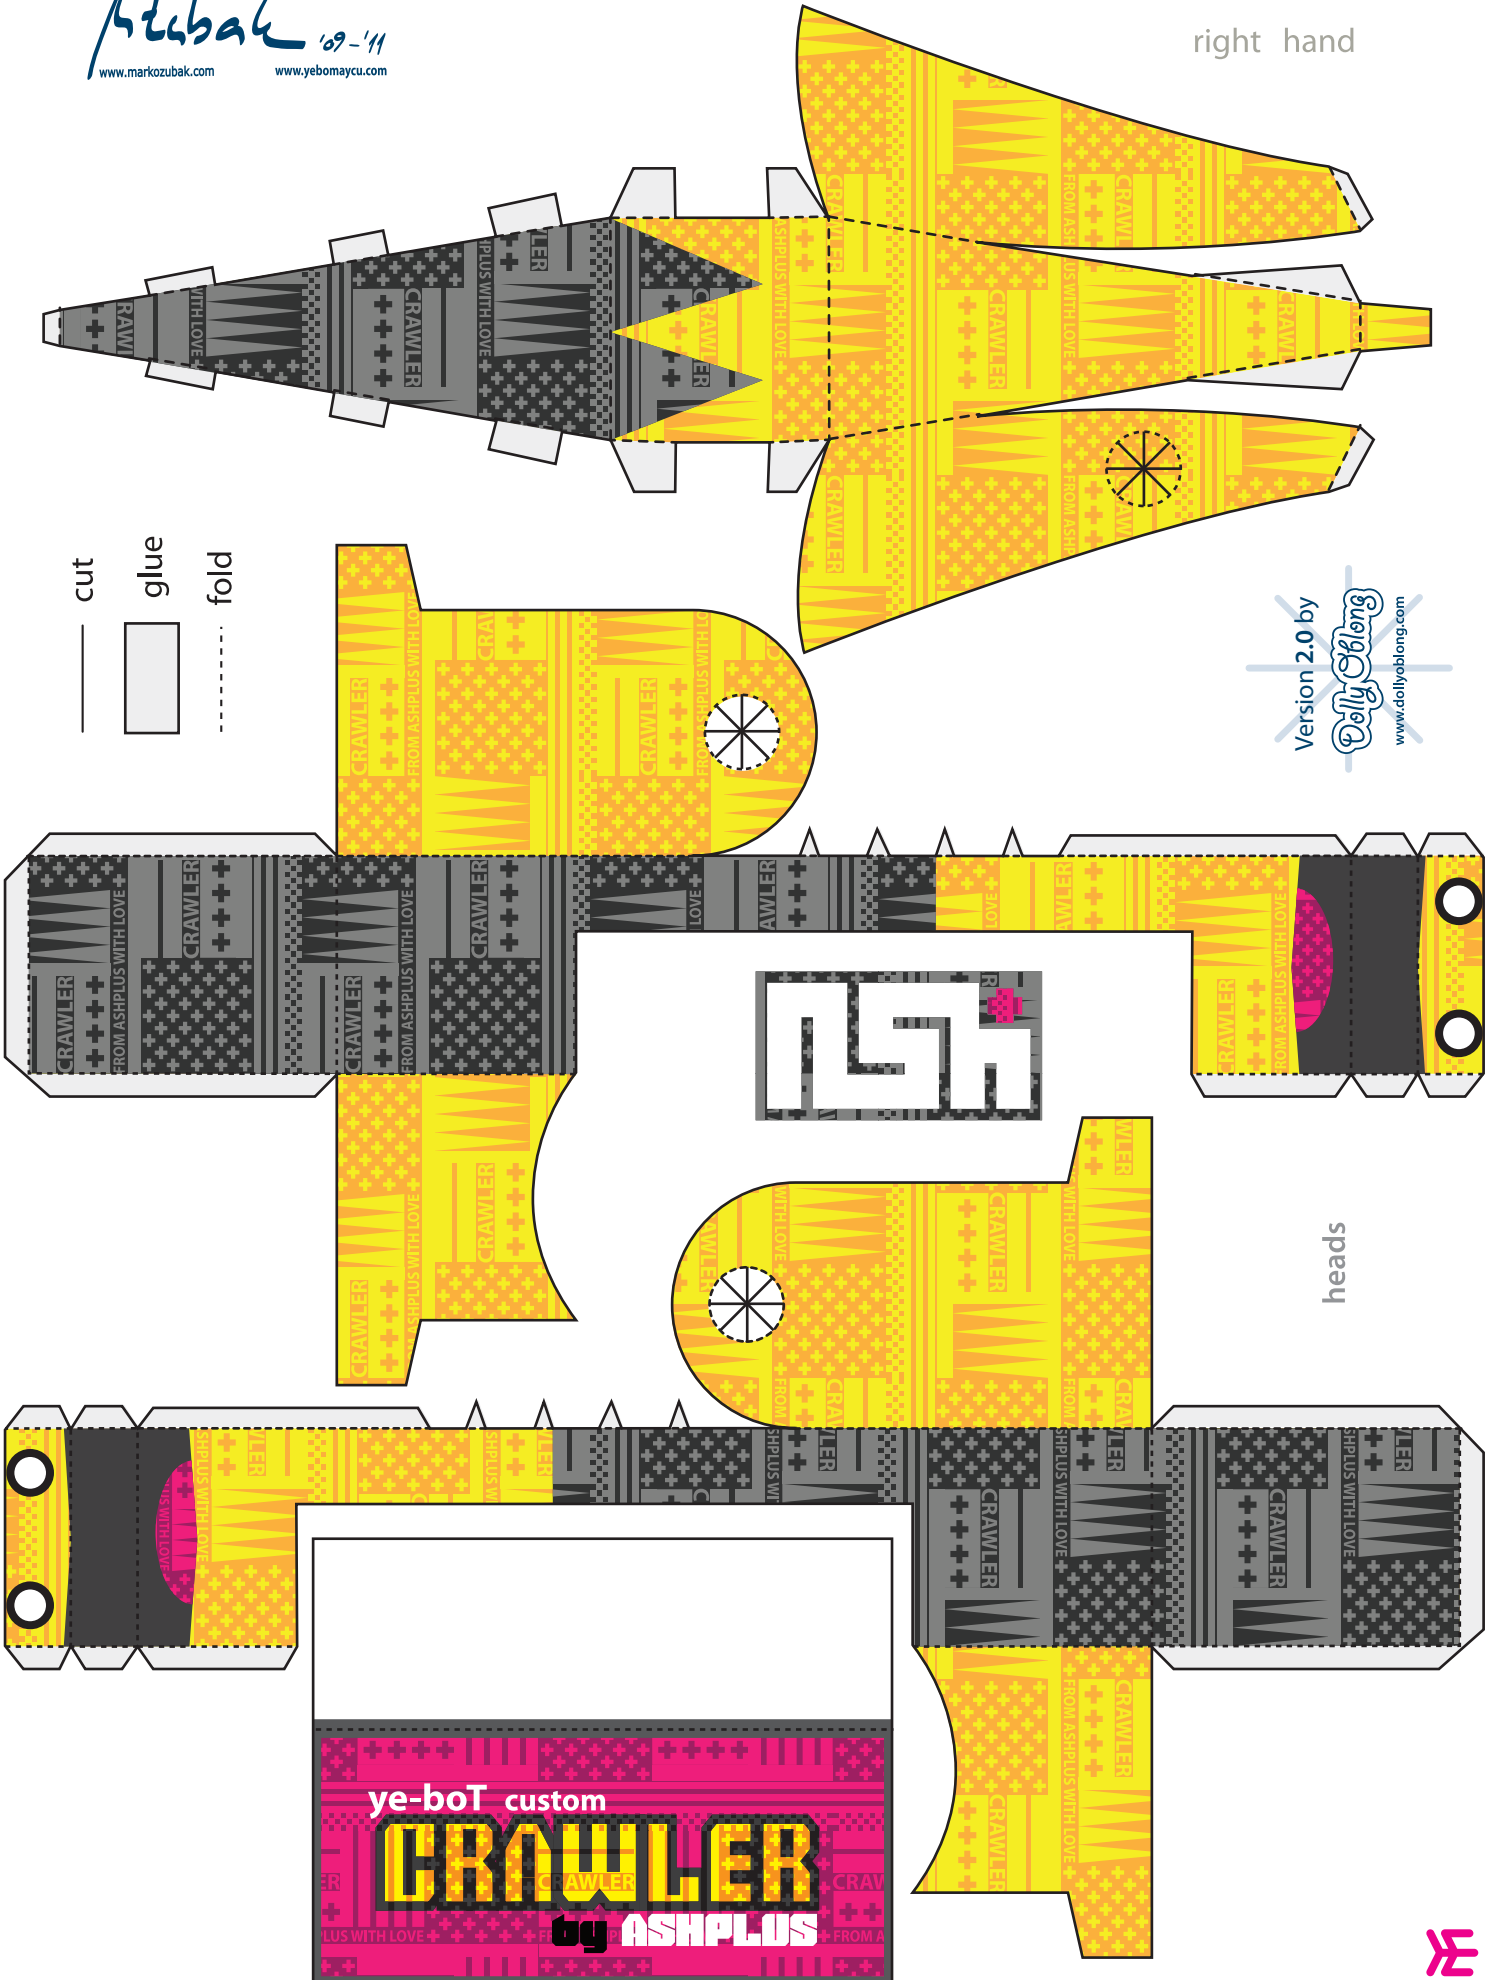

body

axis

Azabak
www.mafkozabak.com
www.yshonmyxul.com
'09-'11

- cut
- glue
- - - - - fold

left hand

right hand

cut
glue
fold

Version 2.0 by
Dolly Oblong
www.dollyoblong.com

heads

ye-boT custom
CRAWLER
by ASHPLUS