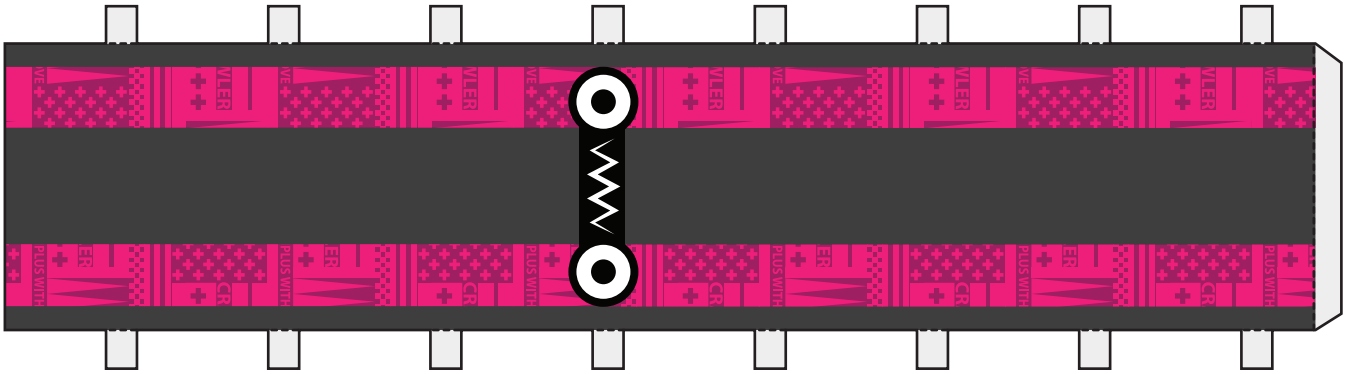

body

axis

Azabak
www.mafkozabak.com
www.yshonmyxul.com
'09-'11

- cut
- glue
- - - - - fold

left hand

right hand

cut
glue
fold

Version 2.0 by
Dolly Oblong
www.dollyoblong.com

heads

ye-boT custom
CRAWLER
by ASHPLUS