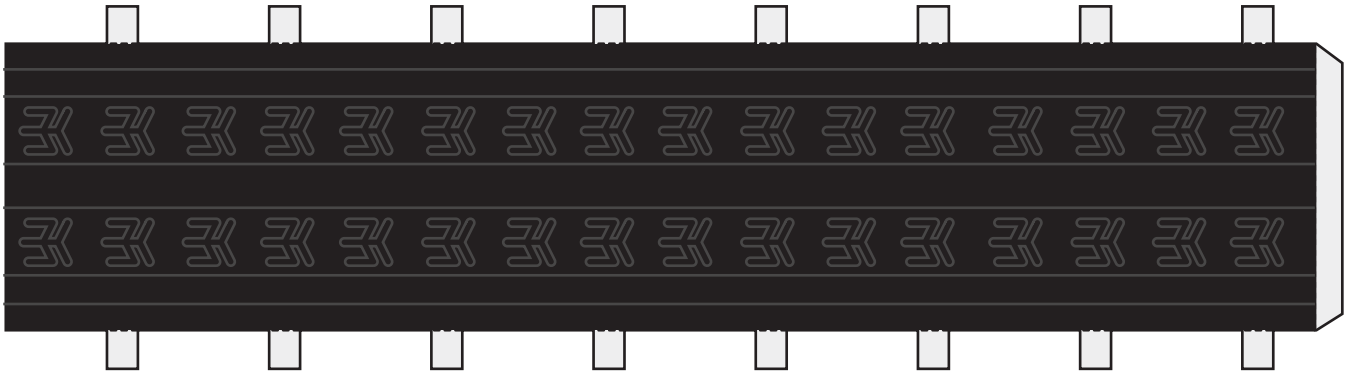

body

axis

- cut
- ▭ glue
- - - - - fold

www.markozubak.com  
 www.yebomaycu.com  
 12252624 '11

hand

Mark Zubak '11  
www.markozubak.com www.yebomaycu.com

hand

cut  
glue  
fold

legs

Drift Racer  
by  
**Sinner**  
<http://sinner-playingwithart.blogspot.com/>