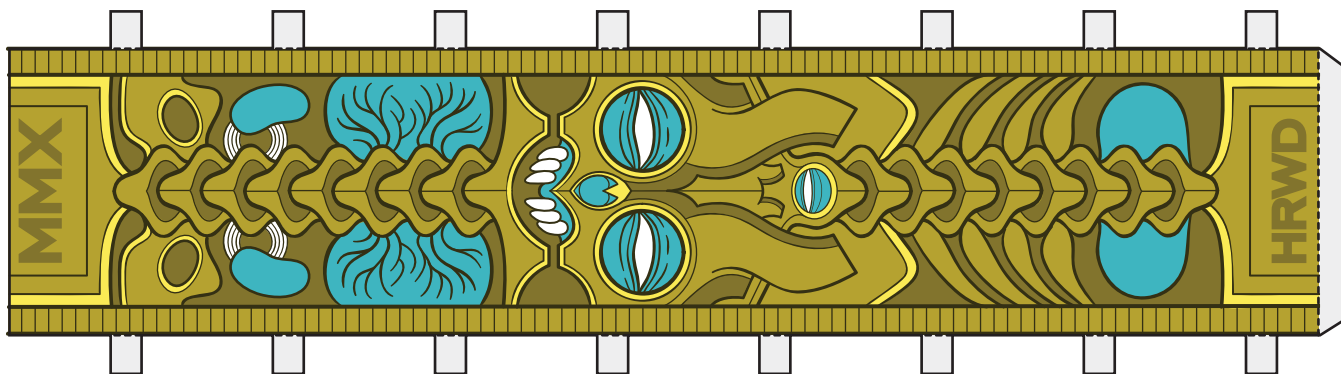

axis

- cut
- glue
- fold

Yezbak '09
Marko Zubak toys
www.markozubak.com
ye-bot.yebomaycu.com