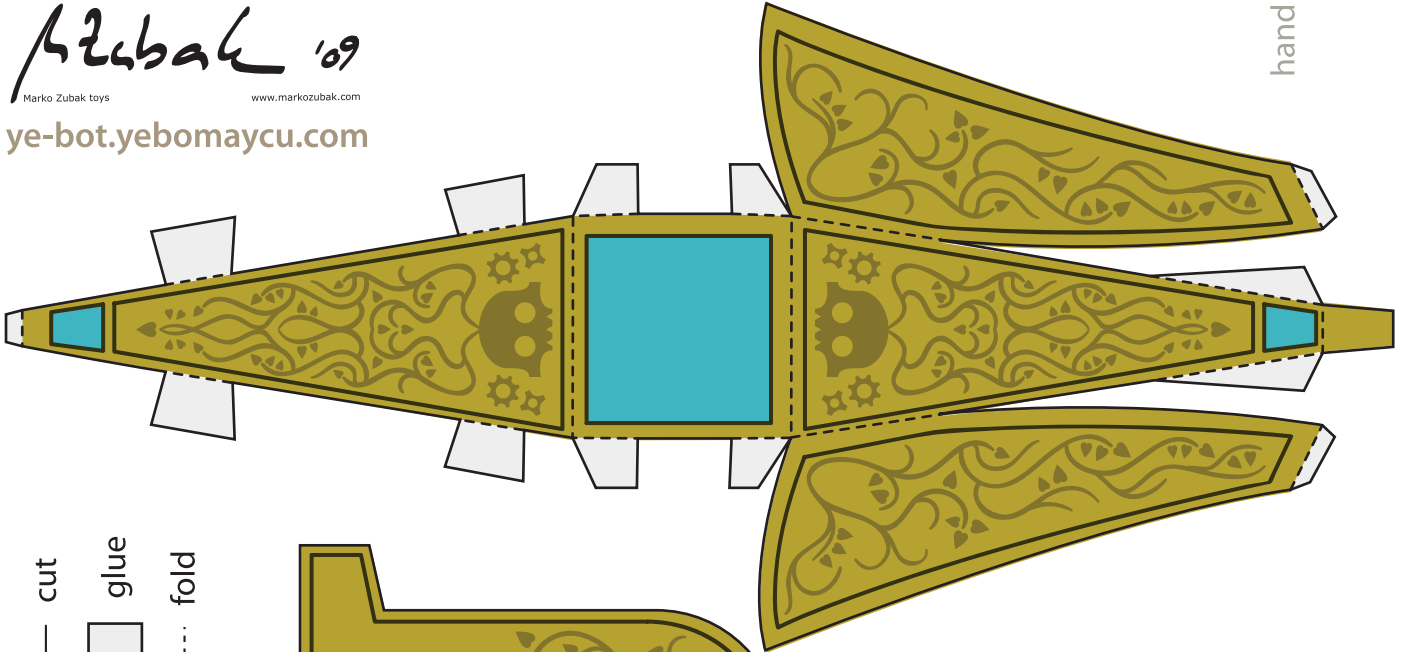

Marko Zubak '09

Marko Zubak toys

www.markozubak.com

ye-bot.yebomaycu.com

hand

cut  
glue  
fold

legs

**ye-boT custom**  
"The Guardian" by  
[  ]  
www.horrorwood.info

body

axis

-  cut
-  glue
-  fold

*Yezbak '09*  
 Marko Zubak toys  
 www.markozubak.com  
 ye-bot.yebomaycu.com

Creative Commons Attribution-NonCommercial-ShareAlike 3.0 Unported License.

hand