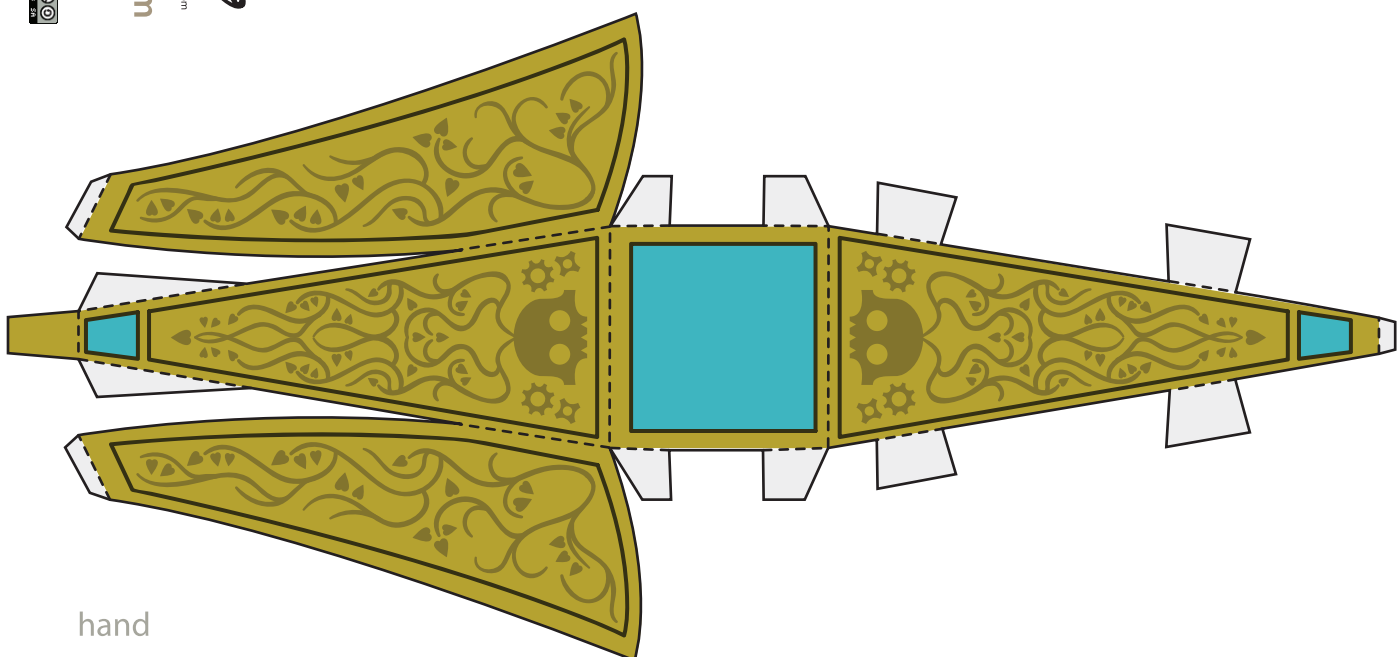

- cut
- glue
- fold

Yezbak '09
Marko Zubak toys
www.markozubak.com
ye-bot.yebomaycu.com

hand