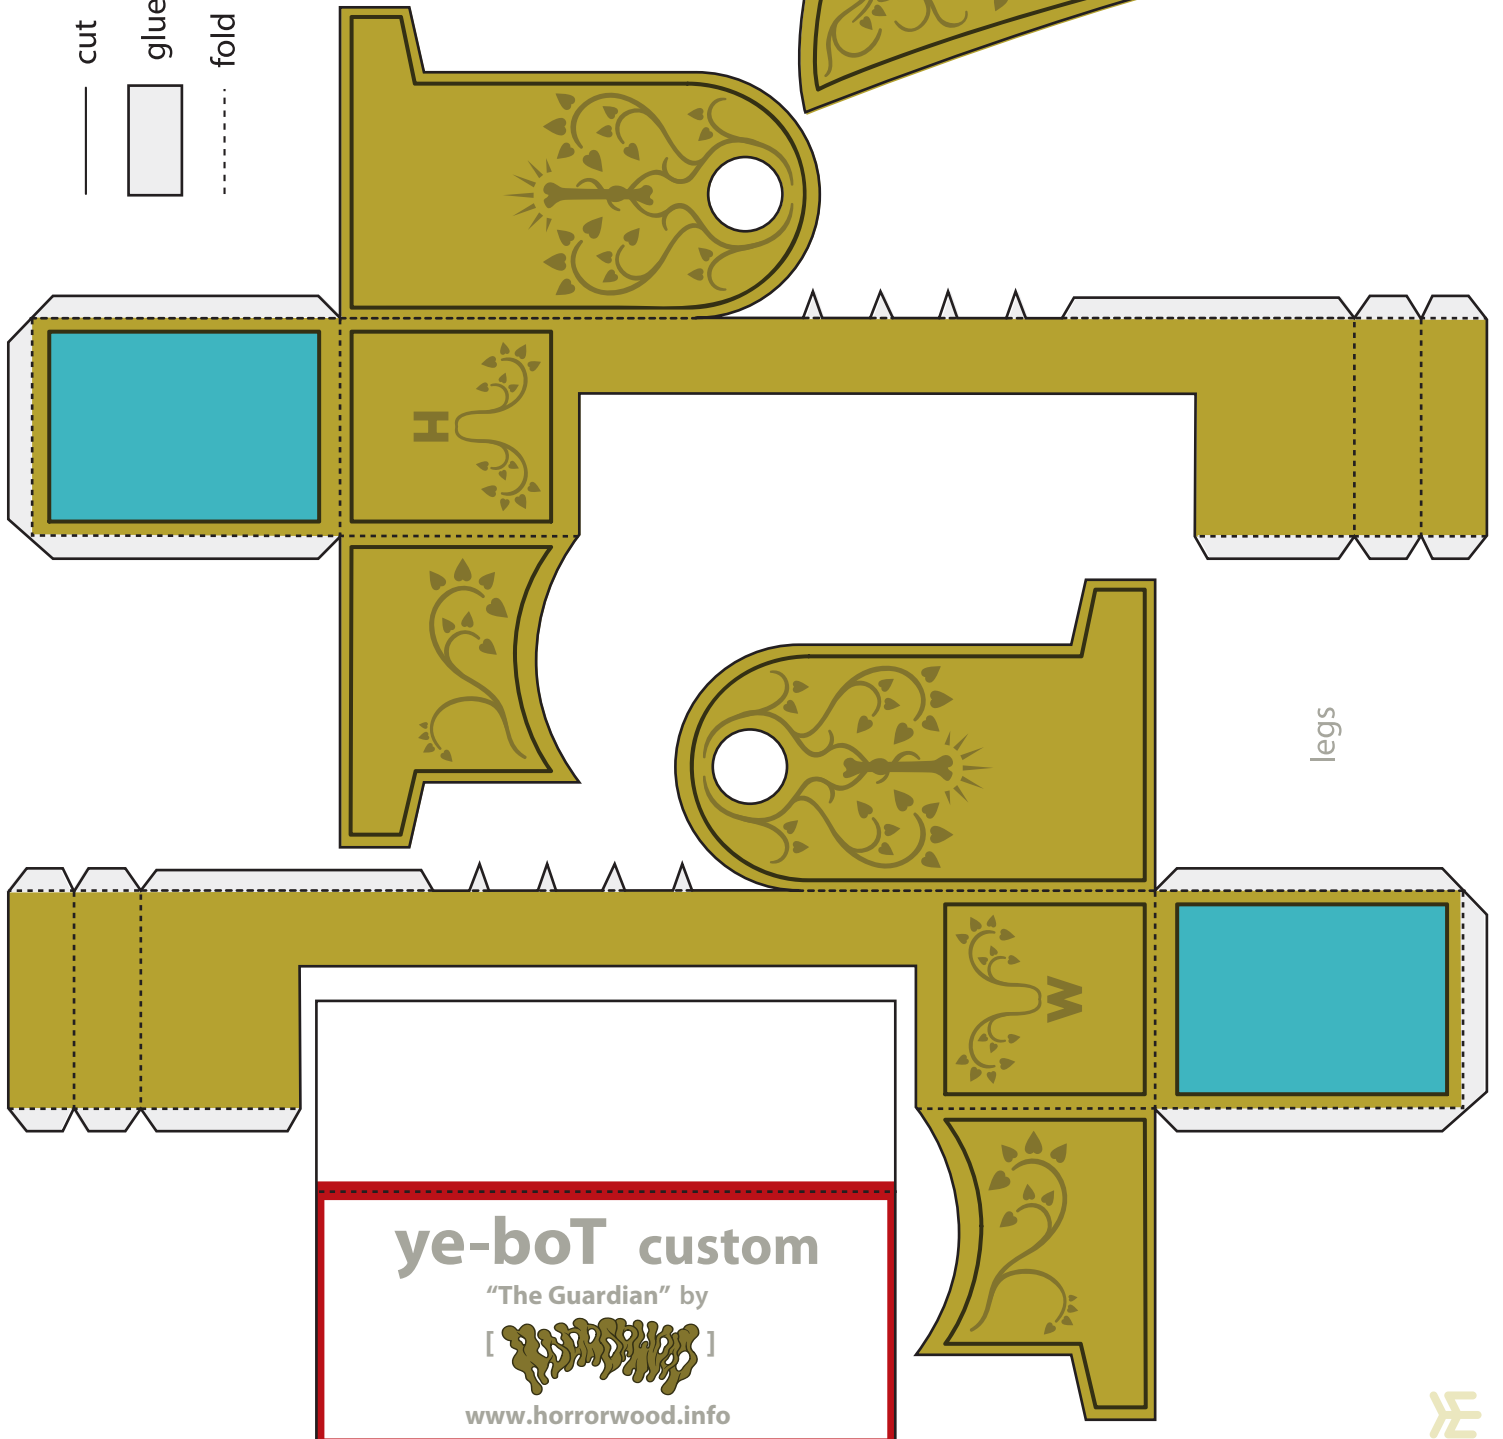

Marko Zubak '09

Marko Zubak toys

www.markozubak.com

ye-bot.yebomaycu.com

hand

cut  
glue  
fold

legs

**ye-boT custom**  
"The Guardian" by  
[  ]  
www.horrorwood.info

body

axis

-  cut
-  glue
-  fold

*Yezbak '09*  
 Marko Zubak toys  
 www.markozubak.com  
 ye-bot.yebomaycu.com

Creative Commons Attribution-NonCommercial-ShareAlike 3.0 Unported License.

hand