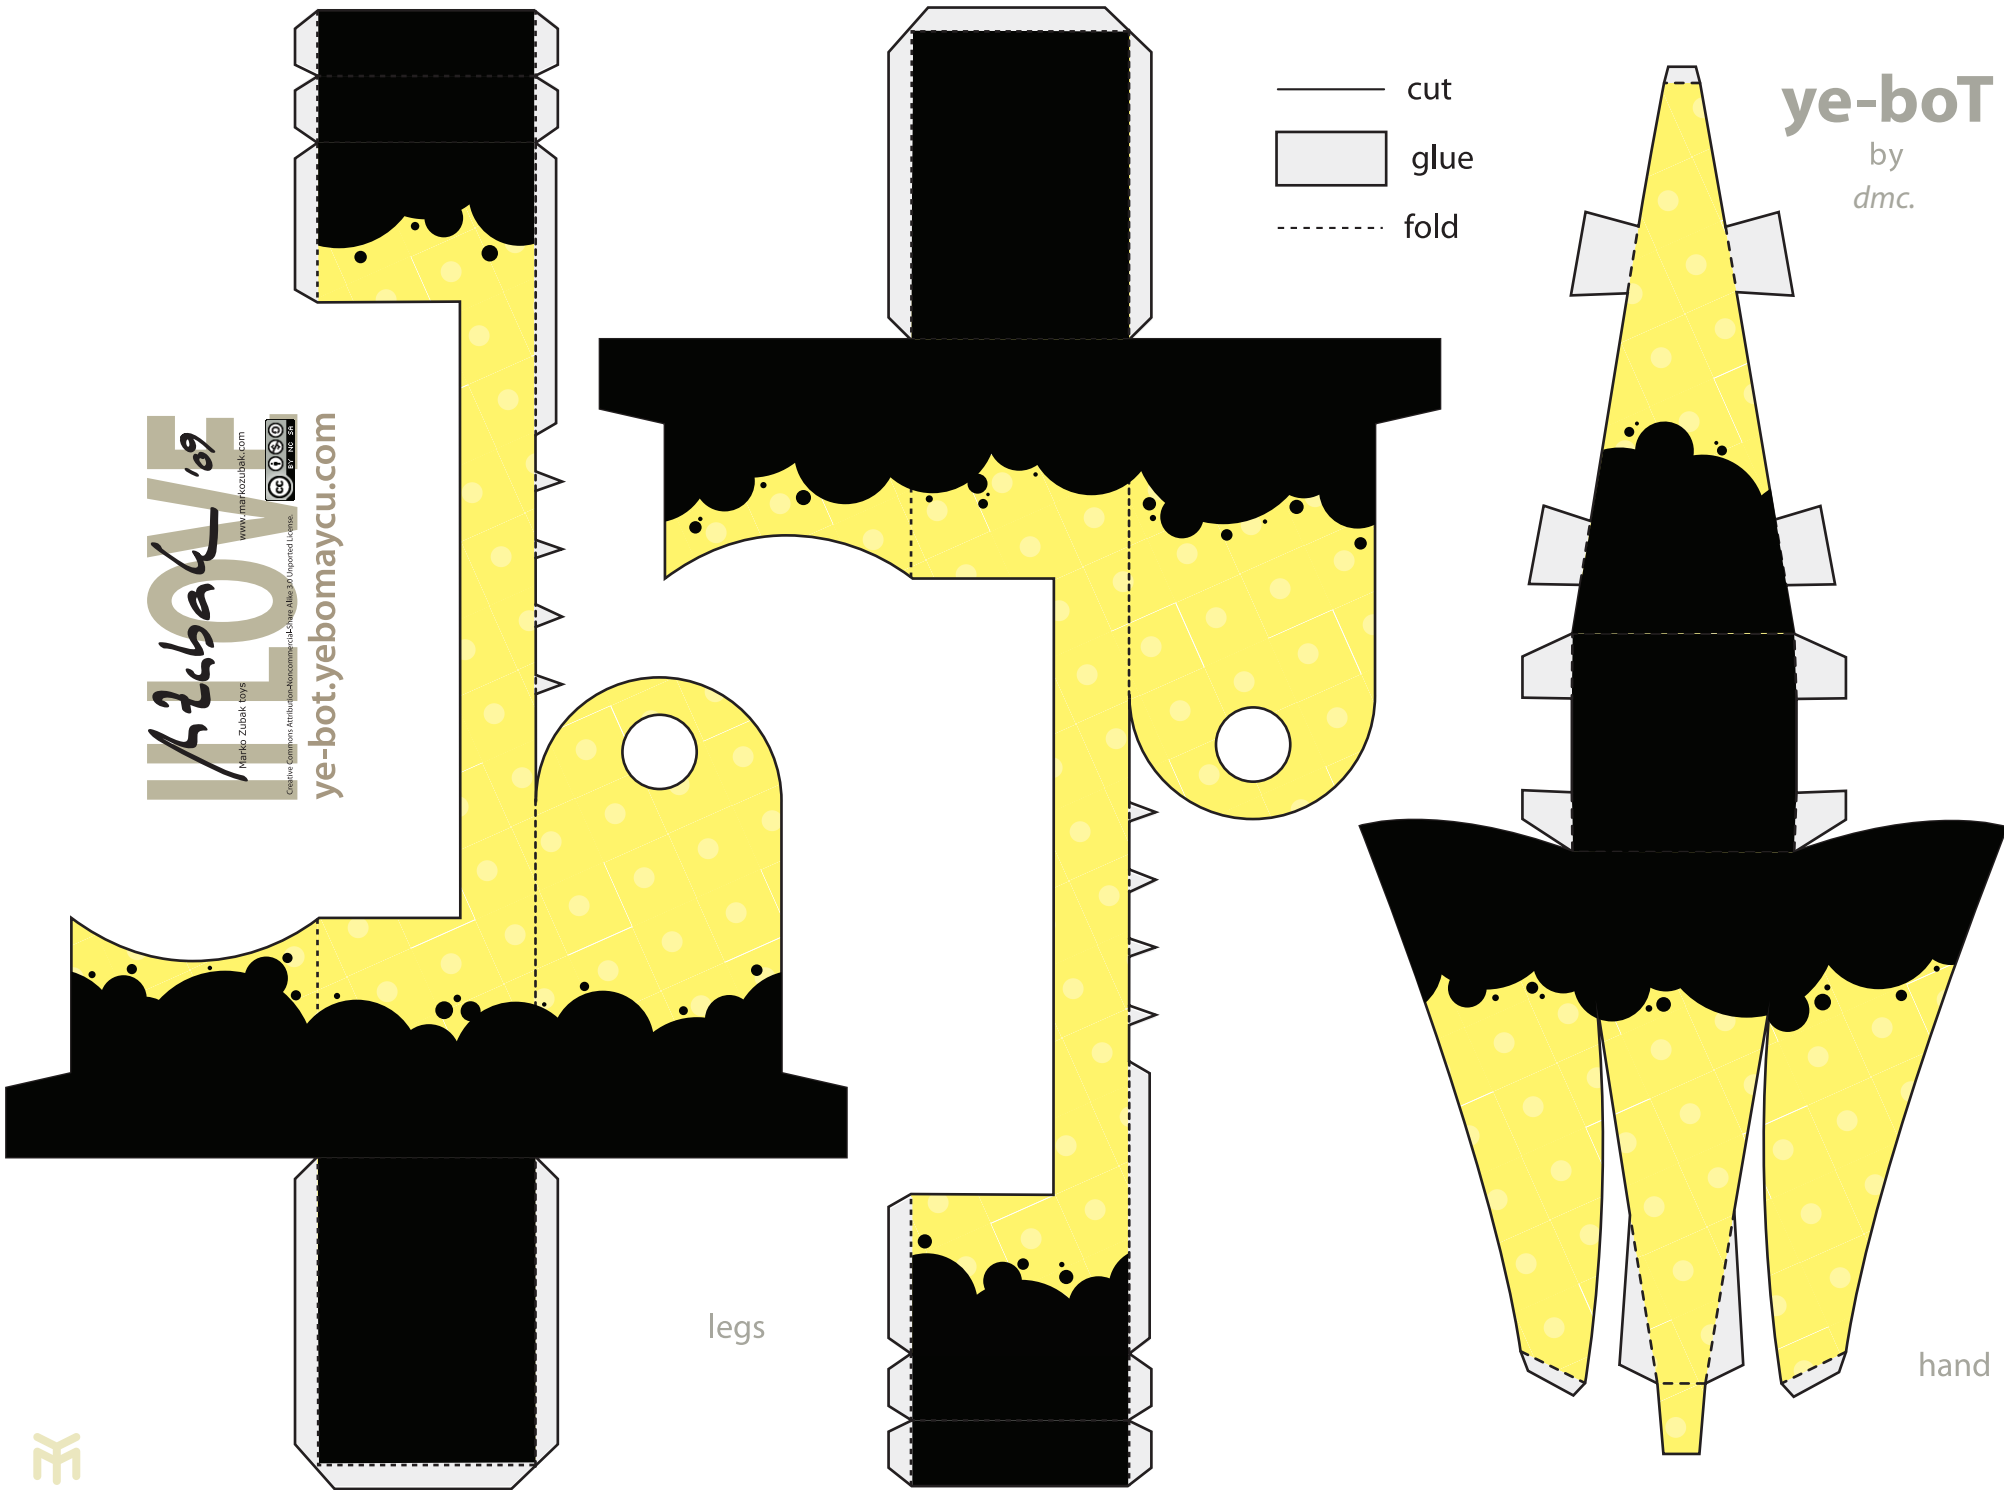

# ye-boT

by  
dmc.

body

axis

- cut
- ▭ glue
- - - fold

hand

ye-boT

by  
dmc.

- cut
- glue
- - - - - fold

  
 Zubak '09
   
 www.marfozubbak.com
   
 Creative Commons Attribution-NonCommercial-ShareAlike 3.0 Unported License.
   
 ye-bot.yebomaycu.com

legs

hand