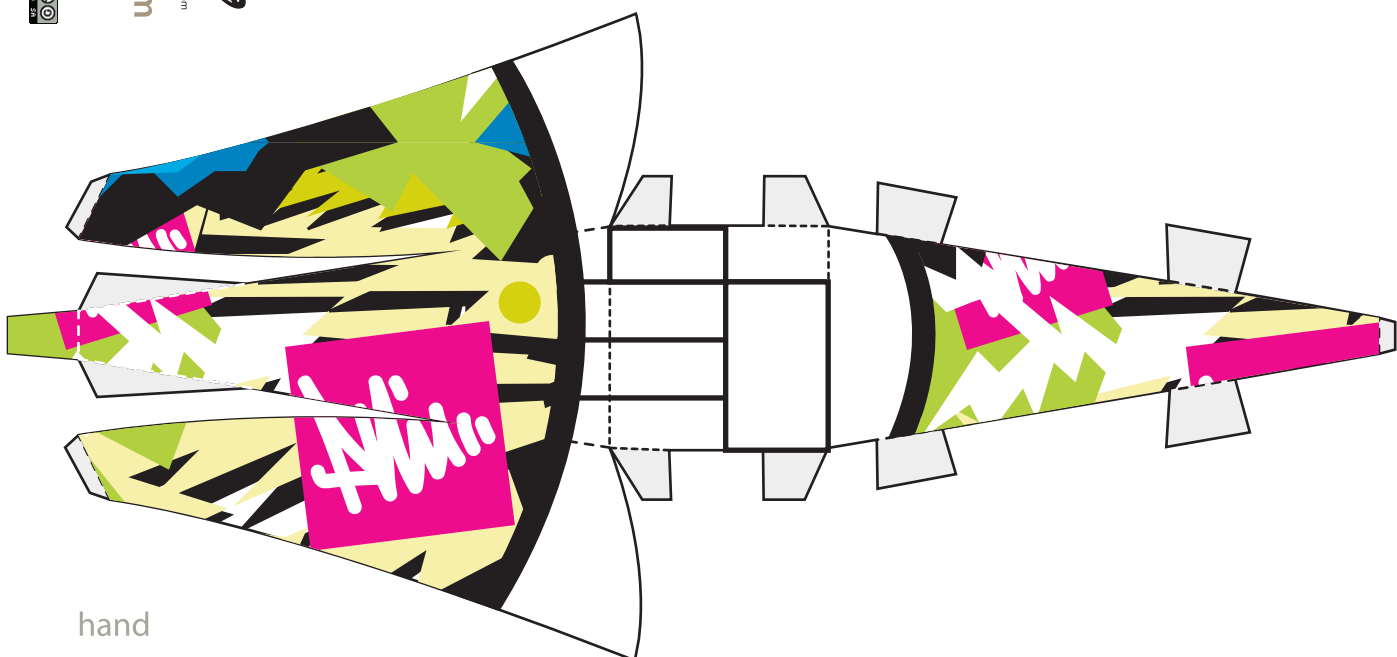

- cut
- glue
- fold

Yzabak '09
Marko Zubak toys
www.markozubak.com
ye-bot.yebomaycu.com

hand