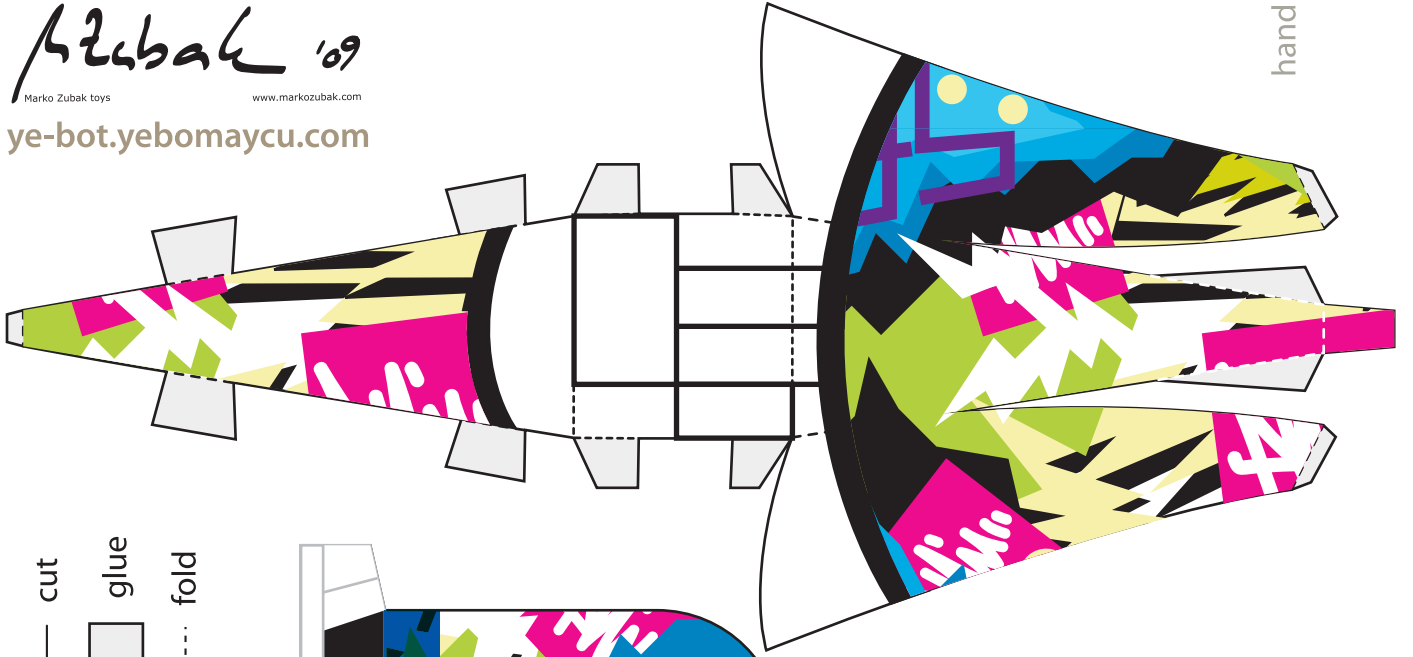

body

axis

-  cut
-  glue
-  fold

Yzabak '09
 Marko Zubak toys
 www.markozubak.com
 ye-bot.yebomaycu.com

Creative Commons Attribution-NonCommercial-ShareAlike 3.0 Unported License.

hand

Marko Zubak '09

Marko Zubak toys

www.markozubak.com

ye-bot.yebomaycu.com

hand

cut
glue
fold

legs

ye-boT custom

by